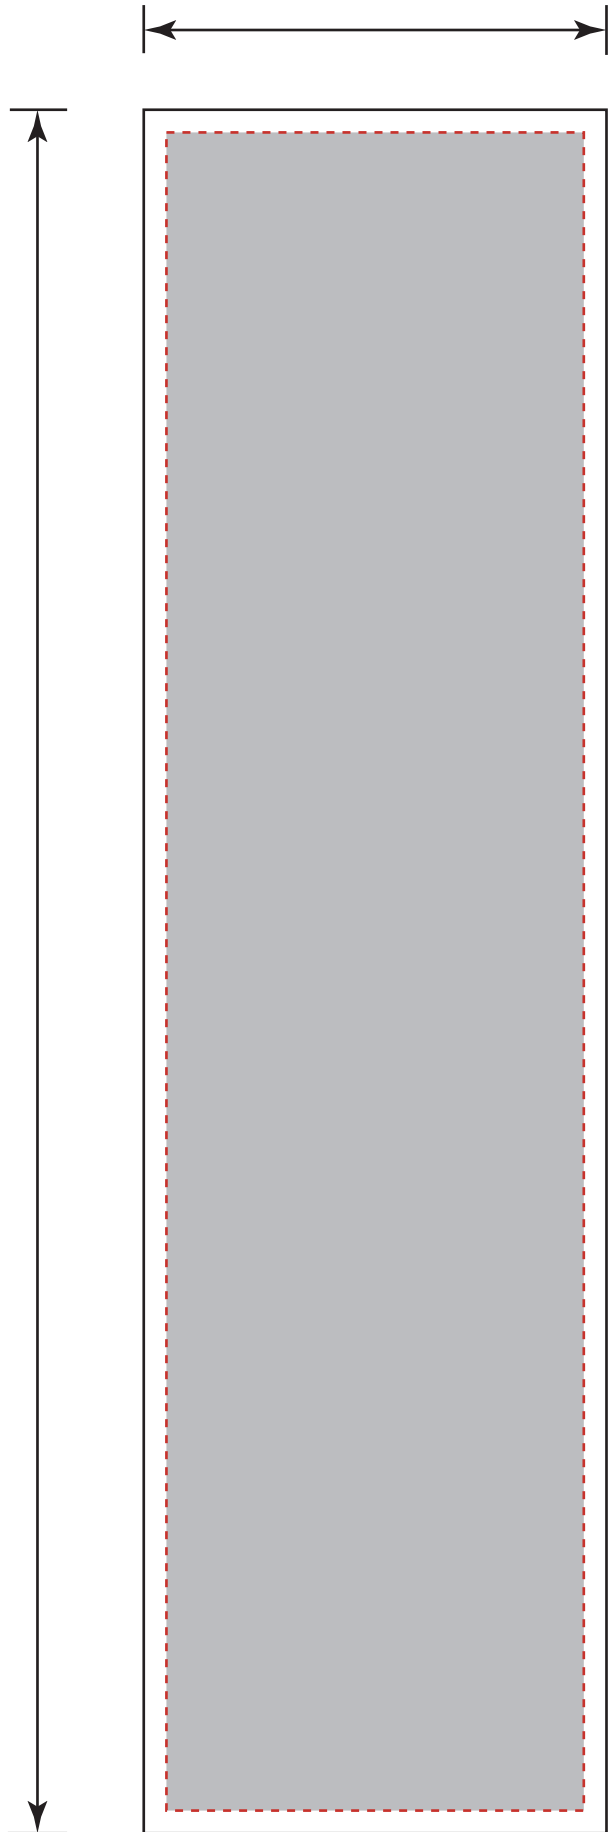

VDFBS-2FT-D

Front

612mm

2280mm

Back

612mm

2280mm

- Tips:
1. Please put your main artwork inside the gray area
 2. Please delete the layer before saving