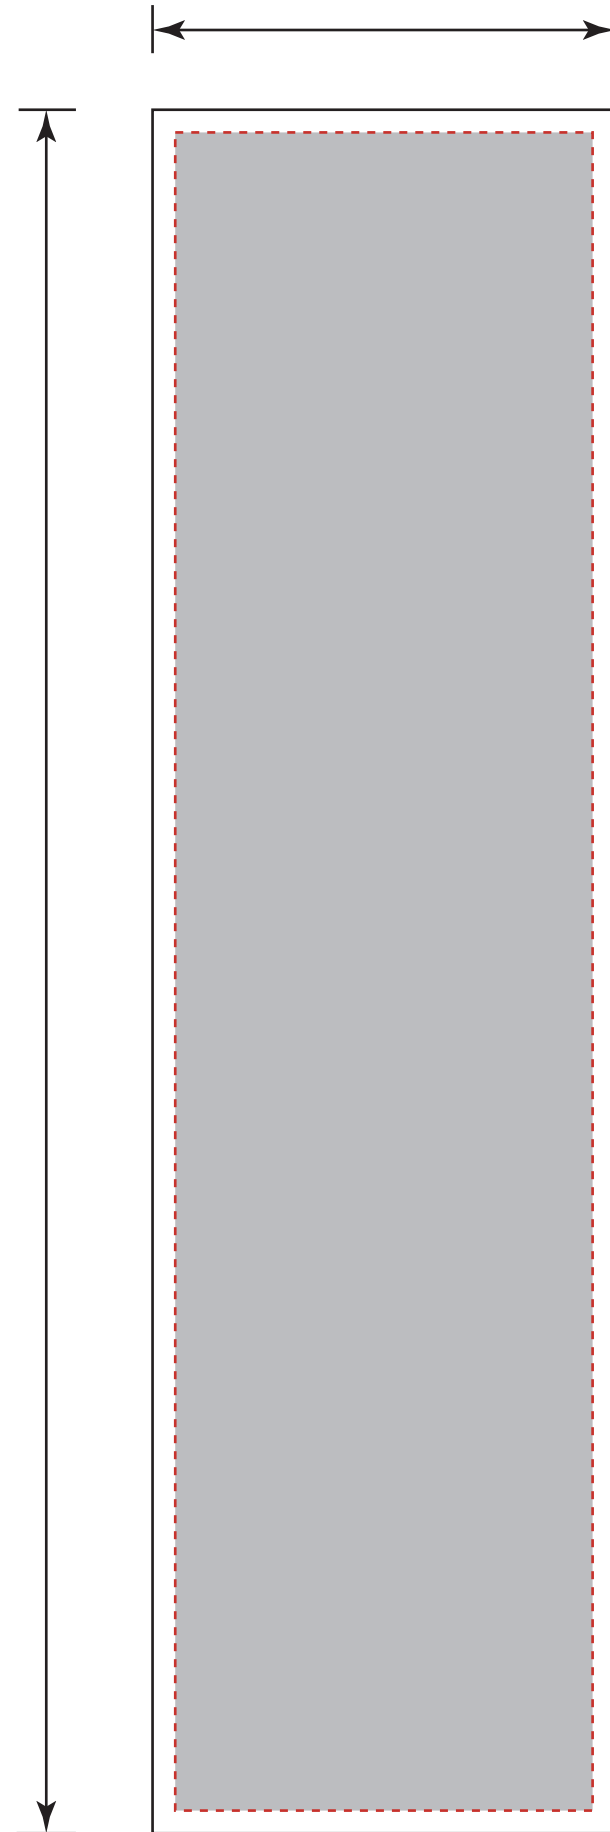

VDFBS-2FT-D

Front

612mm

2280mm

Back

612mm

2280mm

- Tips:
1. Please put your main artwork inside the gray area
 2. Please delete the layer before saving