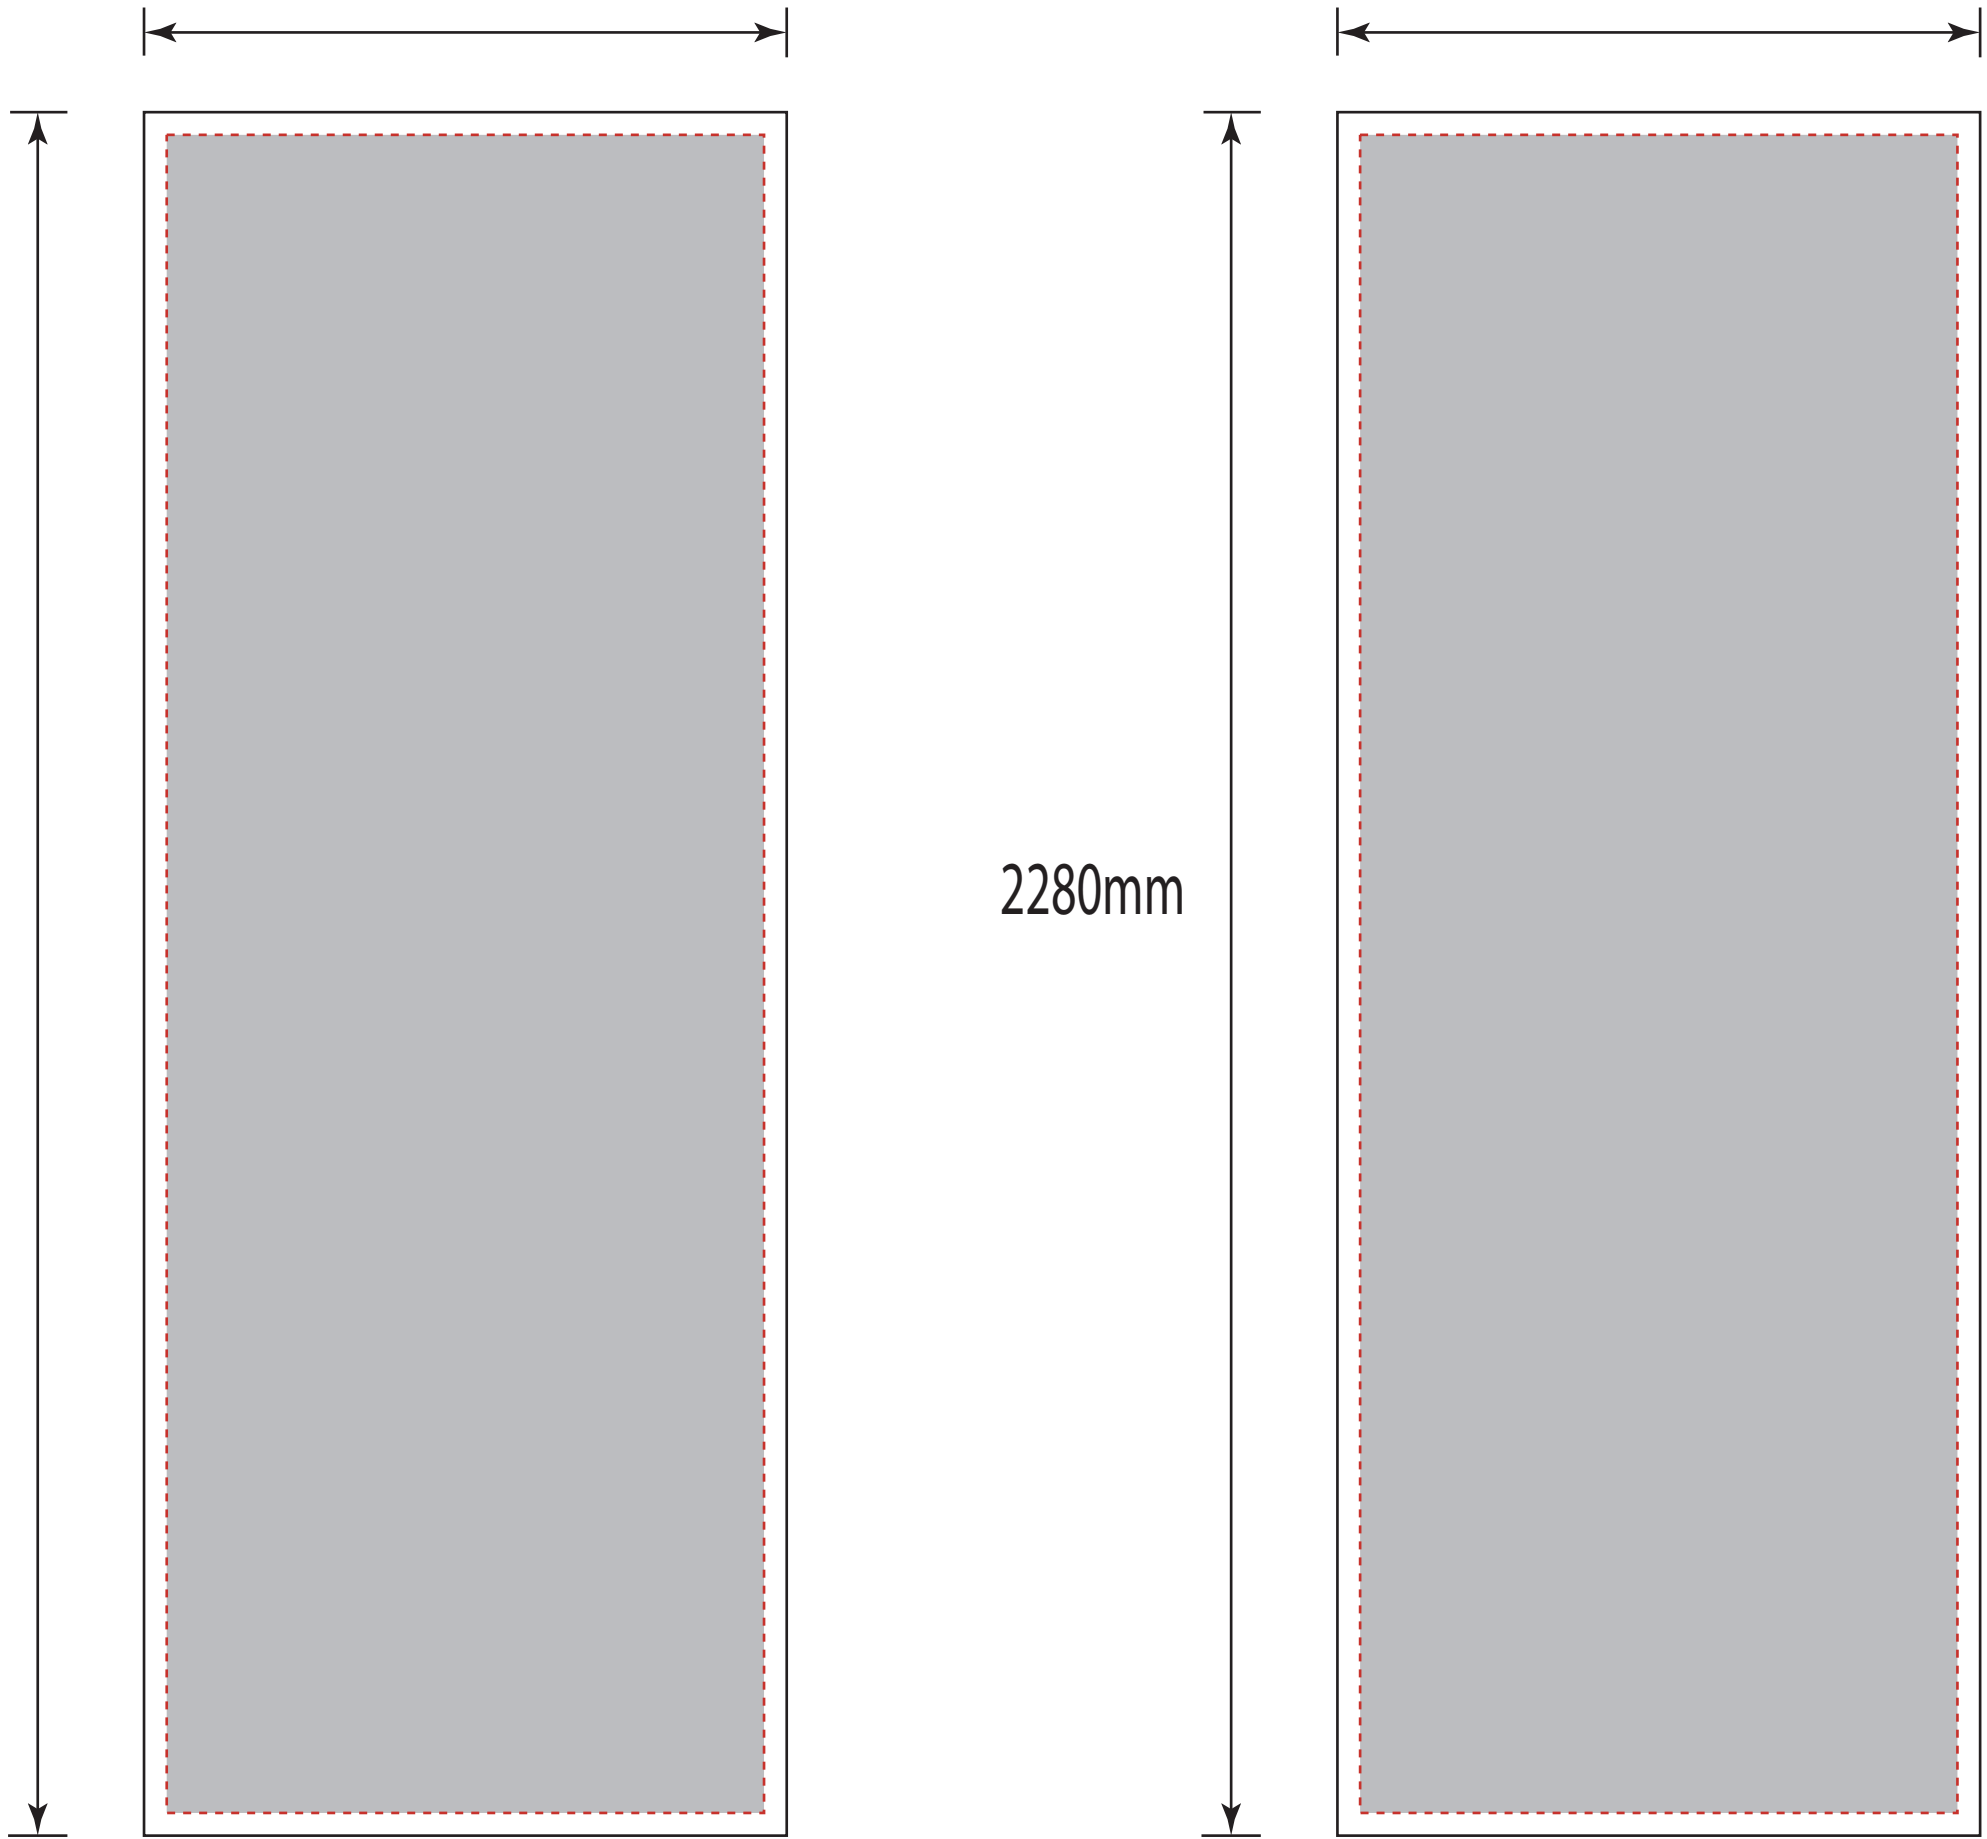

VDFBS-2.8FT-D

Front

Back

850mm

850mm

2280mm

2280mm

- Tips:
1. Please put your main artwork inside the gray area
 2. Please delete the layer before saving