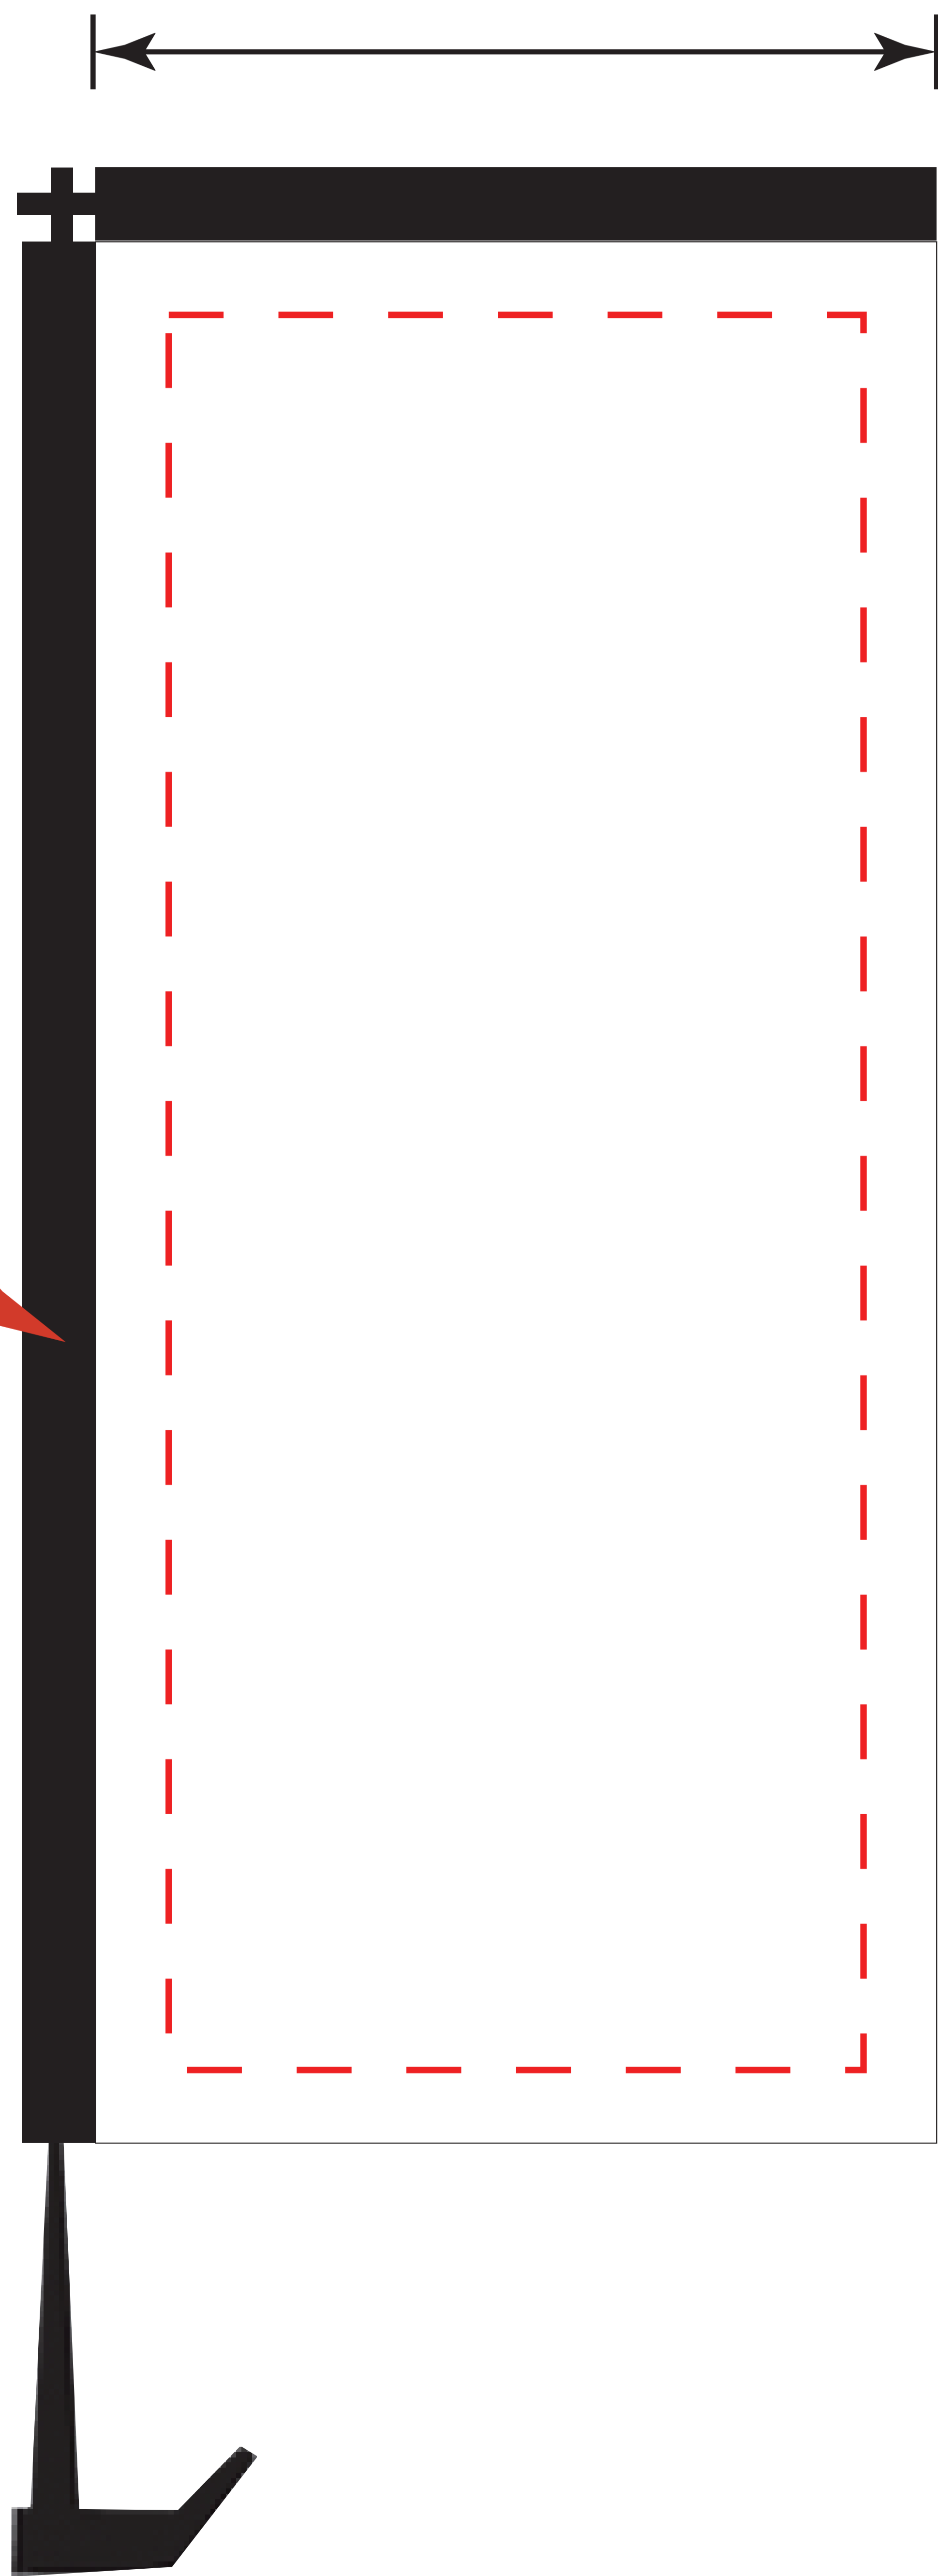

Car Window H

Front

Back

9"

the width
of the sleeve
is 2cm

20.5"